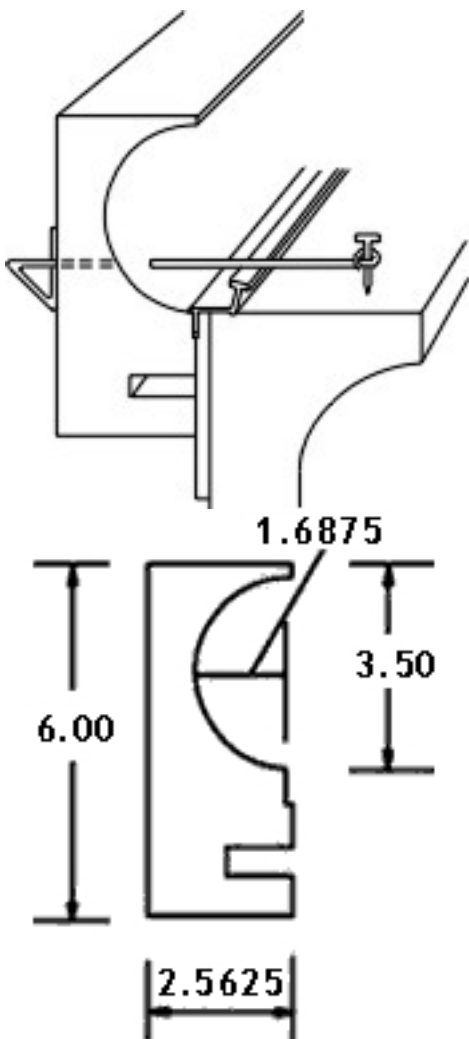

Stegmeier's Cantilever Forms are foam forms that attach to the tile on gunite pools and secured with d

[Click here for Instruction Sheet](#)

Part # Description:

17CF112	Sandstone Form White
17CF122	Sandstone Form Grey
17CF132	Sandstone Form Tan
17CF162	Sandstone Form Black

Quantity:

10	Sandstone Form (8' lengths)	
10	Tile	Strip (8' lengths)
2	Tie	Wire Side Kit
1	Instruction	Sheet