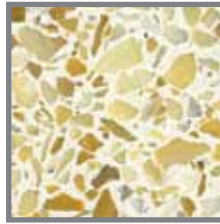

Italian Chip Collection*

This premium collection of aggregate includes Italian marble and exotic Mother of Pearl. Before domestic aggregates were available, imported marble chip dominated the market. Their timeless beauty offers a sense of prestige to any project.

Italian Botticino

Mother of Pearl

Italian Red Verona

Yellow Siena

Italian White

Freshwater MOP

Blue Bardiglio

Italian Rose