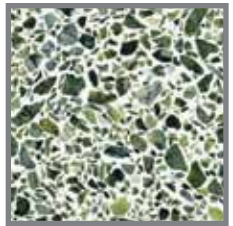

Black Stallion

Heritage

Mocha

Beige Blend

Pepper Harvest

Tuscan Cider

Valders

Blue Coal

Glacier Gray

Gun Metal

Misty Gray

Forrest Green

New Royal Green

Salmon

Burgundy

Dusty Rose