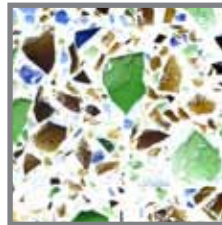

Scarlet

Chunky Orange

Lemon ice

Jade

Tiara Blue

Sky Blue

Lavender

Arabian Black

Honey

Silver Coated
Clear

Porcelain

Polar White

Post-Consumer Recycled Aggregate*

Recycled aggregate from a variety of sources, provide unique character to your terrazzo design.

Sea Green

Shamrock

Midnight Blue

Spice Mix

Chocolate

Crystal

Clear Plate

1-Sided Mirror

Concrete

Ash Gray