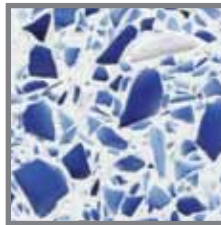

Honey

Silver Coated
Clear

Porcelain

Polar White

Post-Consumer Recycled Aggregate*

Recycled aggregate from a variety of sources, provide unique character to your terrazzo design.

Sea Green

Shamrock