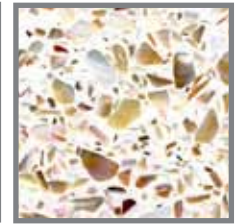

Italian Chip Collection*

This premium collection of aggregate includes Italian marble and exotic Mother of Pearl. Before domestic aggregates were available, imported marble chip dominated the market. Their timeless beauty offers a sense of prestige to any project.

Italian Botticino

Mother of Pearl

Italian Red Verona

Yellow Siena

Italian White

Freshwater MOP

Blue Bardiglio

Italian Rose