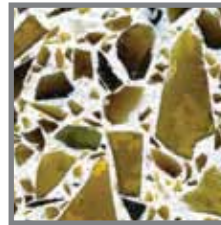

Pre-Consumer Recycled Aggregate*

Recycled aggregate provides vibrant colors not offered by Mother Nature. The environmental benefits of recycled glass can contribute to LEED credit for your project.

Post-Consumer Recycled Aggregate*

Recycled aggregate from a variety of sources, provide unique character to your terrazzo design.

Chocolate

These samples are intended for initial design purposes only. Some variation may occur with finished product. Final samples should be received by contractor prior to installation.

* An increase in cost should be expected for formulas including Italian chip and glass chip rather than standard marble chip.