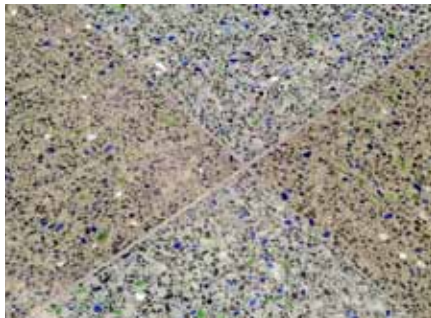

Kansas City International Airport - Consolidated Rental Car - Customer Service Building - Kansas City, MO

Industry Experience

Since 1947, Terrazzo & Marble Supply (T&M) has offered a variety of crushed marble and specialty aggregate for the terrazzo industry. Our history and experience have uncovered the most complete and exciting offering of specialty aggregate for terrazzo flooring. All chips are produced with a consistent crush, cleaned and dried to ensure a quality terrazzo design mix.

These quality collections of specialty aggregate are readily available for your next terrazzo project. Contact our terrazzo Department at 800.7.MARBLE for more information about Terrazzo chips available from T&M.