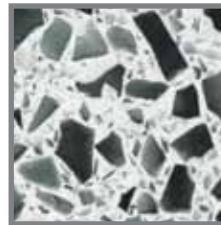

Ash Gray

These samples are intended for initial design purposes only. Some variation may occur with finished product. Final samples should be received by contractor prior to installation.

* An increase in cost should be expected for formulas including Italian chip and glass chip rather than standard marble chip.