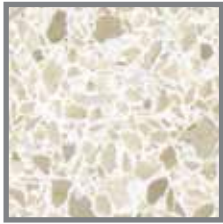

Italian Chip Collection*

This premium collection of aggregate includes Italian marble and exotic Mother of Pearl. Before domestic aggregates were available, imported marble chip dominated the market. Their timeless beauty offers a sense of prestige to any project.

Italian Botticino