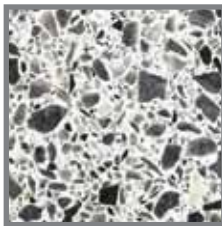

Black Stallion

Heritage

Mocha

Beige Blend

Pepper Harvest

Tuscan Cider

Valders

Blue Coal

Glacier Gray

Gun Metal

Misty Gray

Forrest Green

New Royal Green

Salmon

Burgundy

Dusty Rose