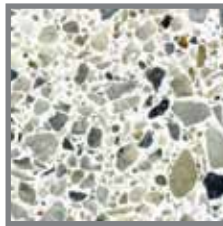

Black Stallion

Heritage

Mocha

Beige Blend

Pepper Harvest

Tuscan Cider

Valders

Blue Coal

Glacier Gray

Gun Metal

Misty Gray

Forrest Green

New Royal Green

Salmon

Burgundy

Dusty Rose

The chips that pass through the screen are based and sold as the particular size. Terrazzo composed of #0 through #2 chips is referred to as "Standard." Patterns utilizing #3 through #8 chips are referred to as "Venetian," originally seen in cement terrazzo systems.