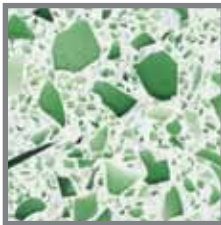

Scarlet

Chunky Orange

Lemon ice

Jade

Tiara Blue

Sky Blue

Lavender

Arabian Black

Honey

Silver Coated
Clear

Porcelain

Polar White

Post-Consumer Recycled Aggregate*

Recycled aggregate from a variety of sources, provide unique character to your terrazzo design.

Sea Green

Shamrock