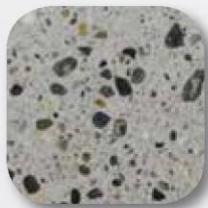

TRU® Self-Leveling INTEGRAL COLOR CHART

White 1003

Natural 1000

Cool Gray 1170

Platinum 1171

Slate 1172

Charcoal 1174

Black 1162

Moon Rock 1152

Walnut 1234

Cappuccino 1254

Sand 1202

Gold 1092

Yellow 1102

Burnt Sienna 1024

Terra Cotta 1054

Chocolate 1084

Saddle Brown 1064

Violet 1142

Scarlet 1112

Olive Green 1192

Emerald 1222

Royal Blue 1122

TRU Self-Leveling Aggregate Color Chart

TRU-PC 3000

5003 White

5004 White

5005 Natural

5006 Yellow

5007 Hickory Stick

5008 Teal

5013 Sidewalk